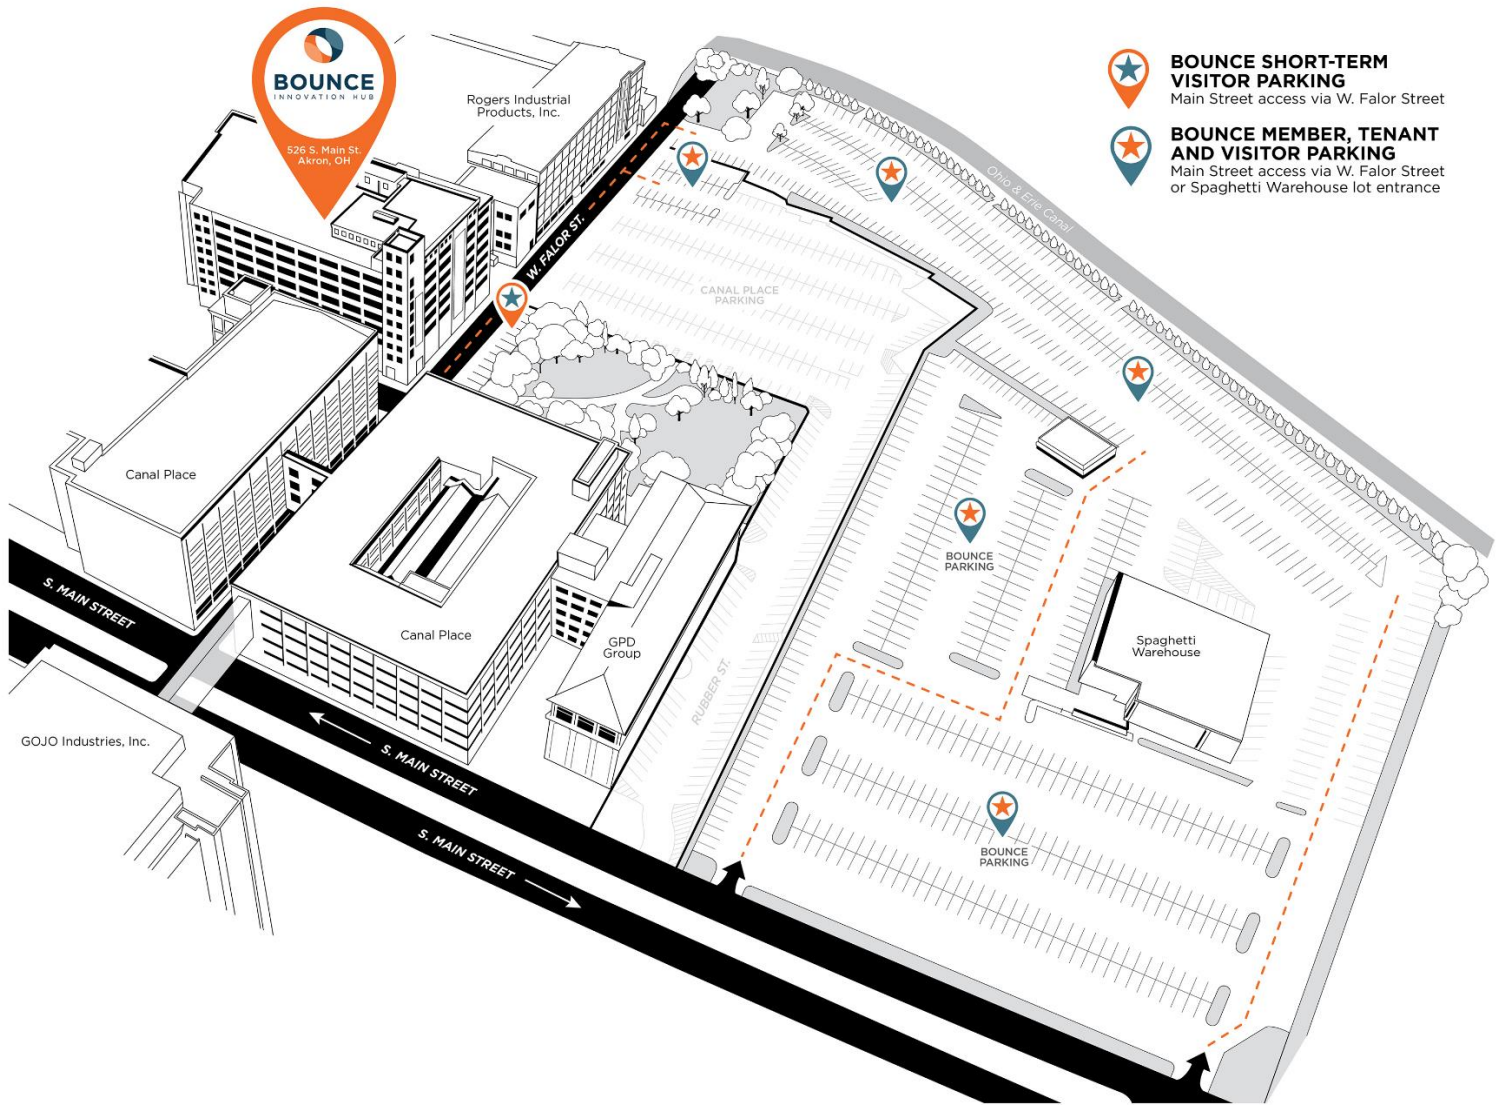

VISITOR PARKING

BOUNCE
INNOVATION HUB

4/2/2025

(Bounce Guest)

Instructions:

- Please print this pass and display it on your dashboard.
- Bounce parking passes are only good for the Bounce parking lots indicated on the campus map.
- Short-term guests may park in the Bounce parking spots directly across from the main entrance.

- 
BOUNCE SHORT-TERM VISITOR PARKING
 Main Street access via W. Falor Street
- 
BOUNCE MEMBER, TENANT AND VISITOR PARKING
 Main Street access via W. Falor Street or Spaghetti Warehouse lot entrance

GOJO Industries, Inc.

Rogers Industrial Products, Inc.

Canal Place

Canal Place

GPD Group

Spaghetti Warehouse

CANAL PLACE PARKING

BOUNCE PARKING

BOUNCE PARKING

W. FALOR ST.

S. MAIN STREET

S. MAIN STREET

S. MAIN STREET

RUBBER ST.

Ohio & Erie Canal